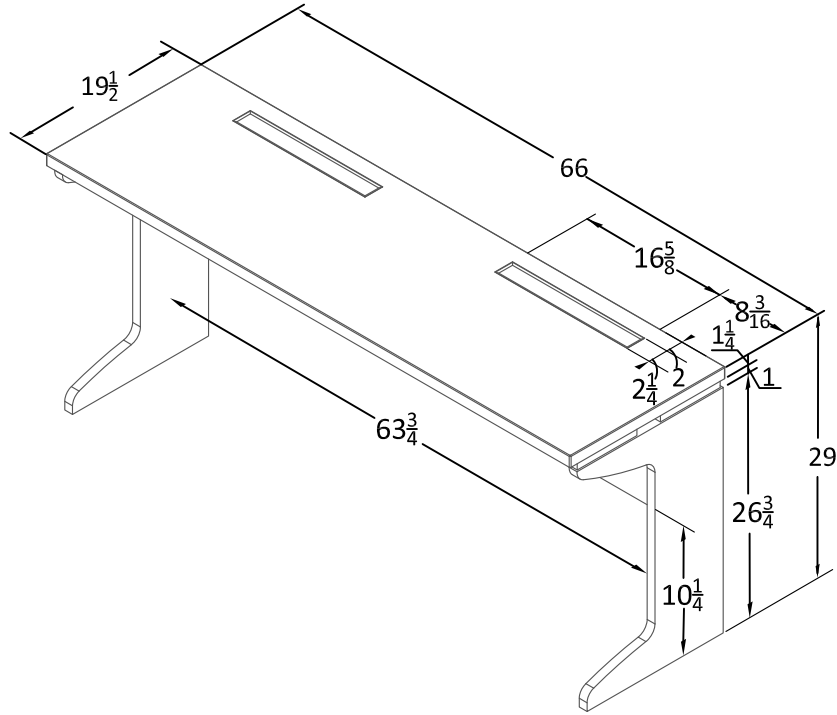

# Credenza

Model Number: 9800XXX

OVERALL PRODUCT SIZE(in inches)

Desk: 66" (W)\*19 $\frac{1}{2}$ " (D)\*29" (H)

## MAXIMUM WEIGHT CAPACITIES